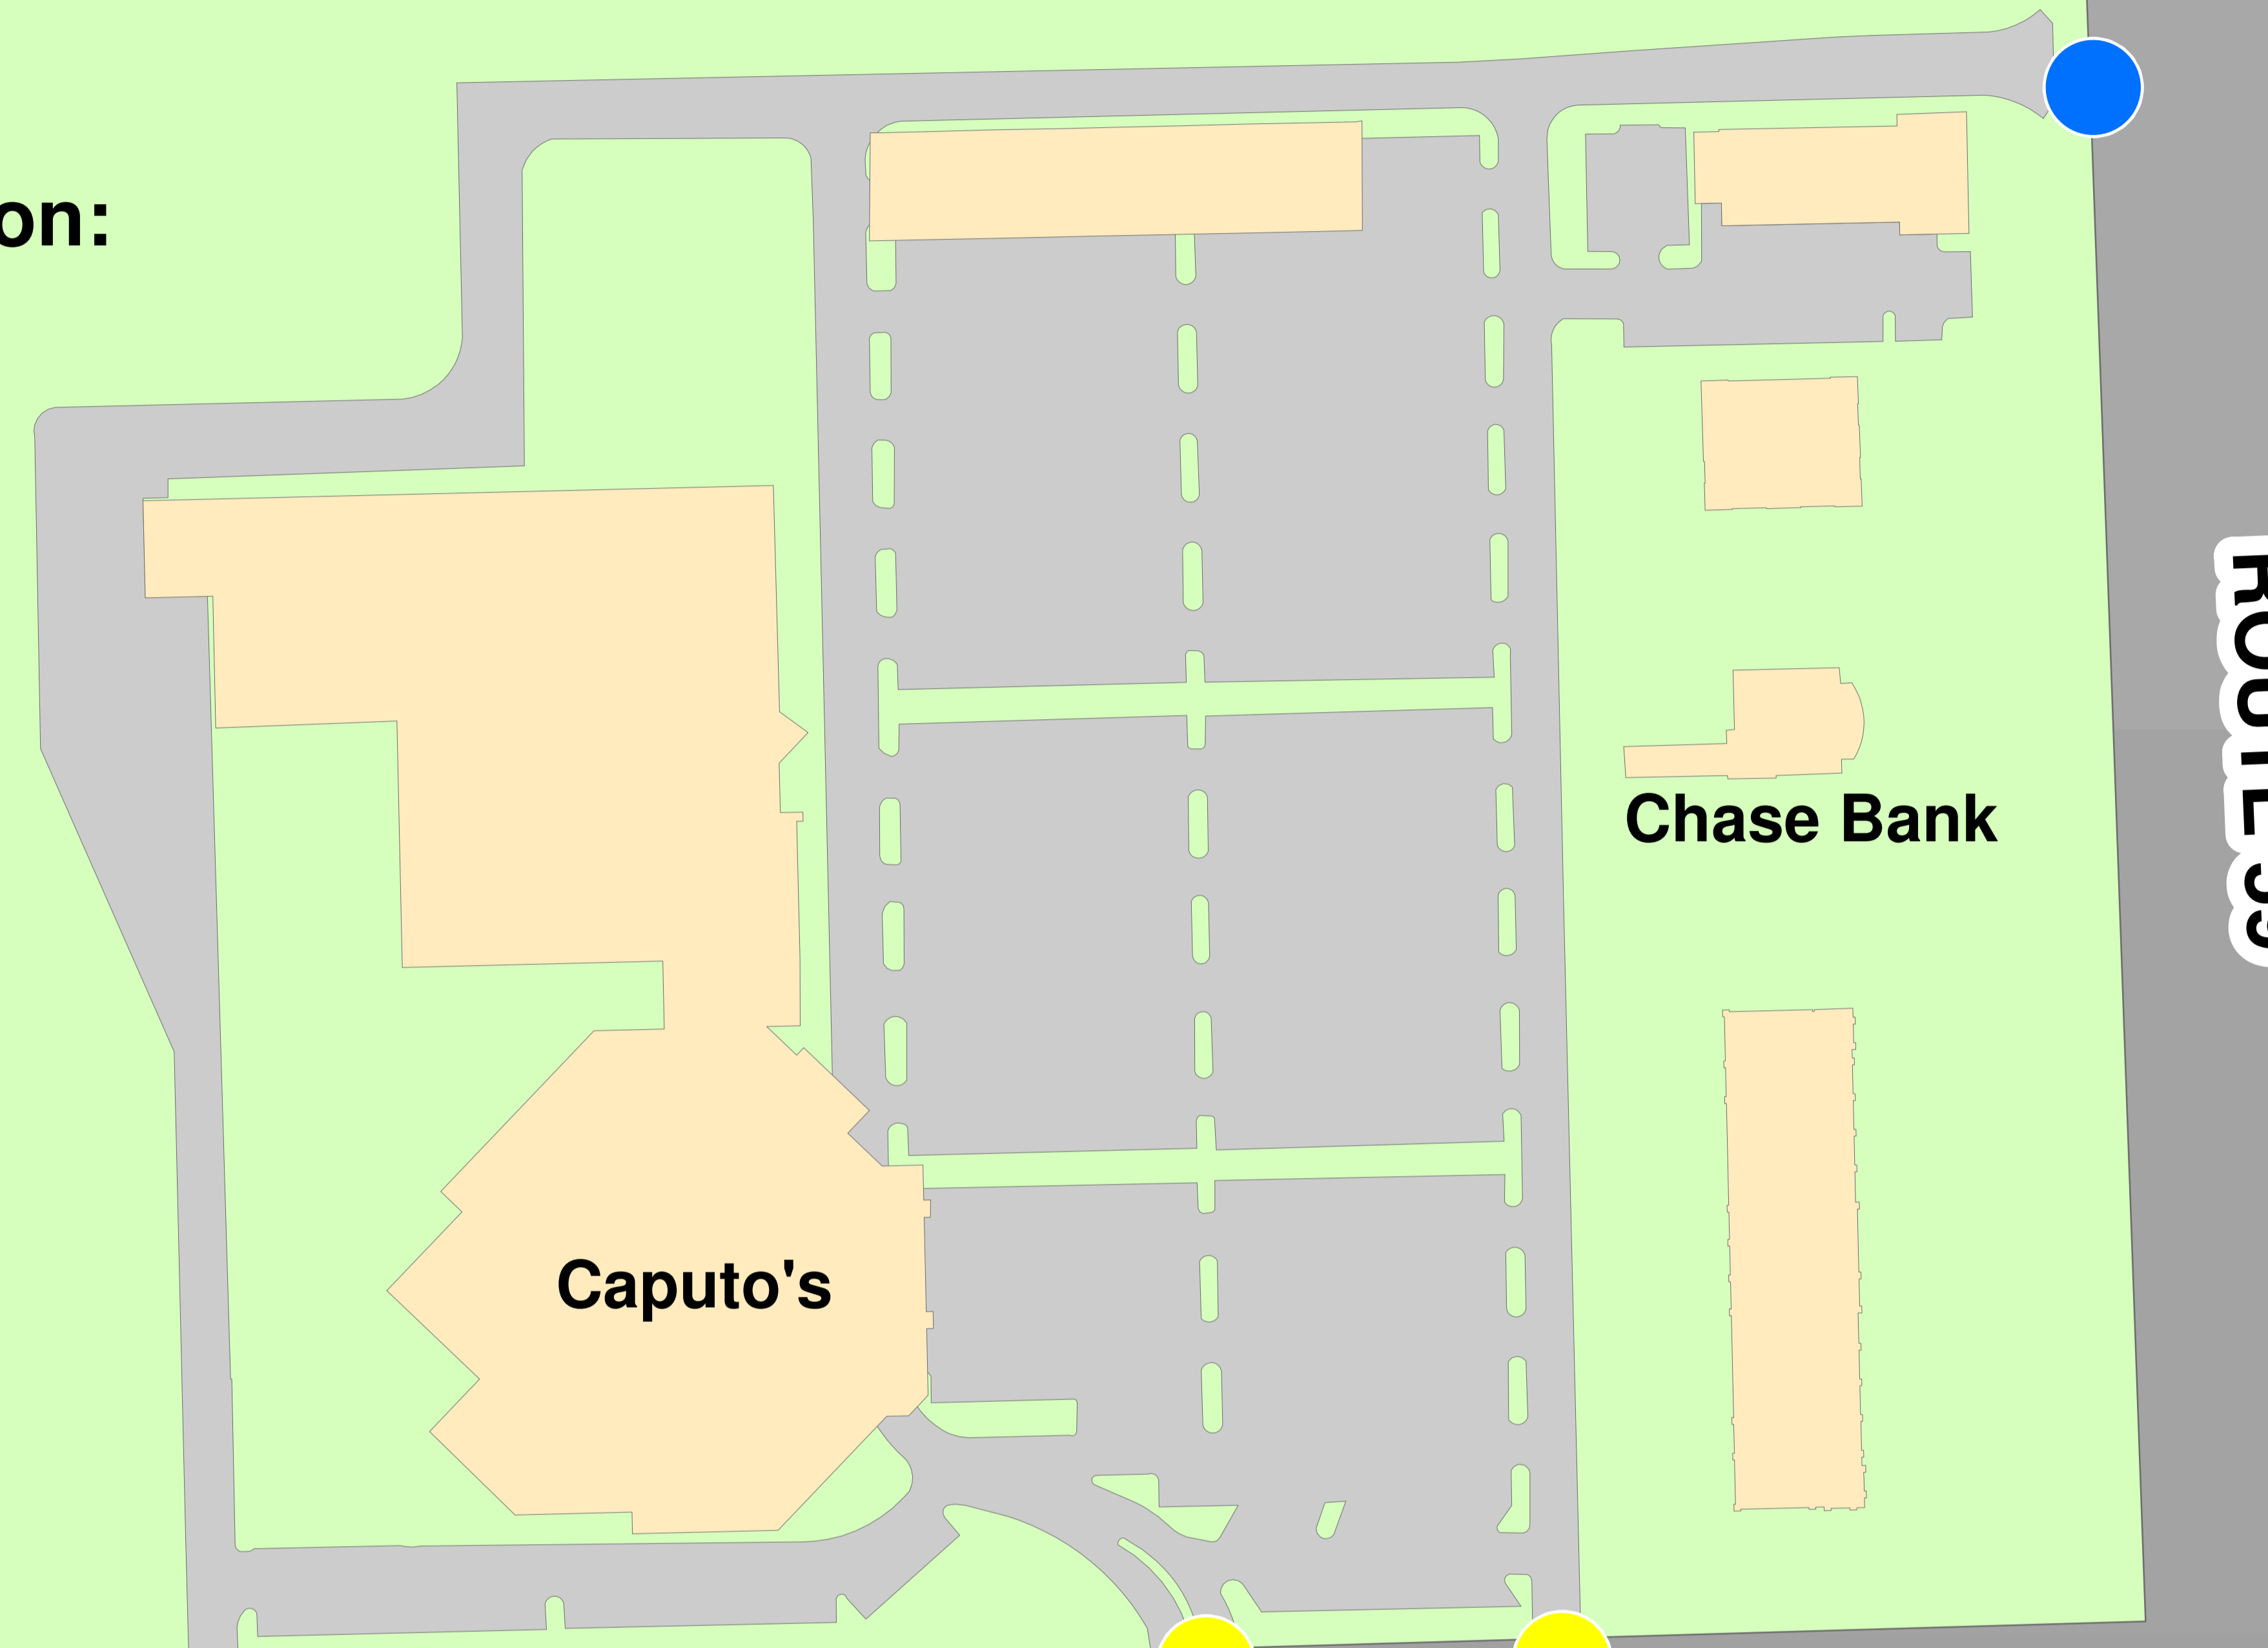

# CITY OF NAPERVILLE 111th Street Business Access Map

## Businesses on Northwest Corner of Intersection:

- Caputo's
- Chase
- The Melting Pot
- Valley View Dental
- Family Chiropractic
- Pasha Orthodontics
- Hair Cuttery
- Johnny's Red Hots
- Sold it on Ebay
- Bare Belly
- TJ Maxx
- Petsmart
- Choo Choo Johnny's
- Cosmo Prof
- Discount Tire Co.
- Material Things
- K Nail Spa
- Maxivision Eye Care
- 2nd Wind Exercise Equipment
- El Famous Burrito

- Preferred Access Points to Businesses
- Secondary Access Points to Businesses

### Notes:

-111th Street will remain open to traffic during construction

-All access points to businesses along 111th Street and Route 59 **WILL REMAIN OPEN DURING CONSTRUCTION**. Preferred access points to commercial properties are located along Route 59.